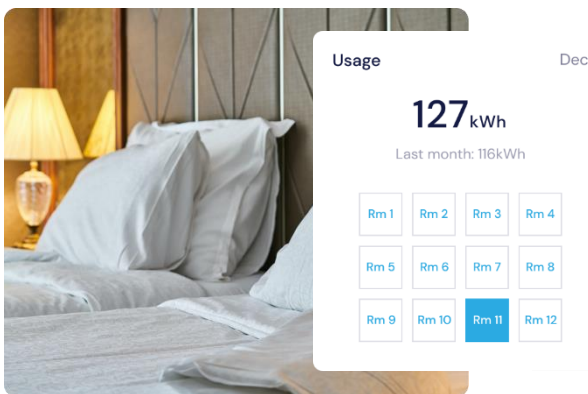

Energy monitoring made easy

Understanding the energy usage in a building can be costly, complex, and cumbersome. Logically can help you to access granular real-time energy data down to the circuit level. With an instantaneous, non-intrusive install and native cloud connectivity, our IoT-based solutions drive actionable performance, efficiency, and sustainability insights for industries across the globe.

Scalable submetering

Our state-of-the-art submetering solution allows you to scale easily. Whether you're looking to monitor a few key circuits, or gain insights throughout an entire facility, our Logically Energy Clamp is the answer. Safely install instantly without requiring the facility to be de-energized, giving you cost-effective access to granular, real-time data.