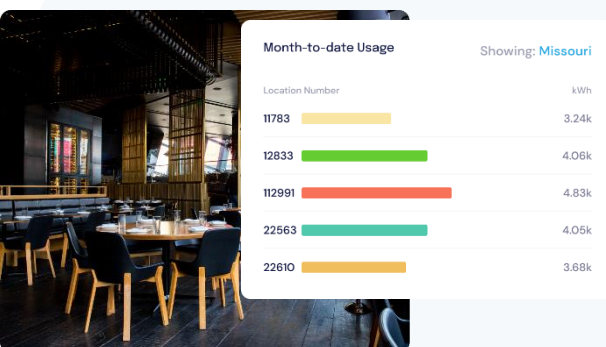

Global granularity

Whether managing facilities you can count on one hand, or overseeing a global footprint, Logically's Energy monitoring solutions deliver easy-to-install, scalable energy data that matters. With real-time visibility of your entire property and asset portfolio, you can improve efficiency, identify savings and maintenance opportunities, better manage, and meet your sustainability goals.